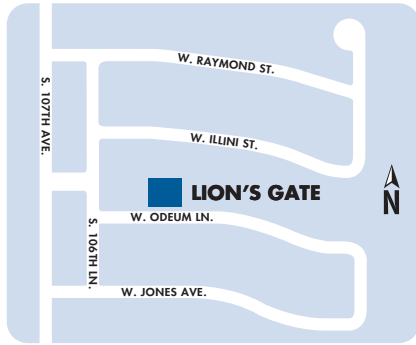

Around the Neighborhood

**MERITAGE HOMES AT
Lion's Gate**

877-Ask-Meritage (275-6374) | meritagehomes.com

Meritage Homes at Lion's Gate
10610 W. Odeum Drive, Phoenix, AZ 85353